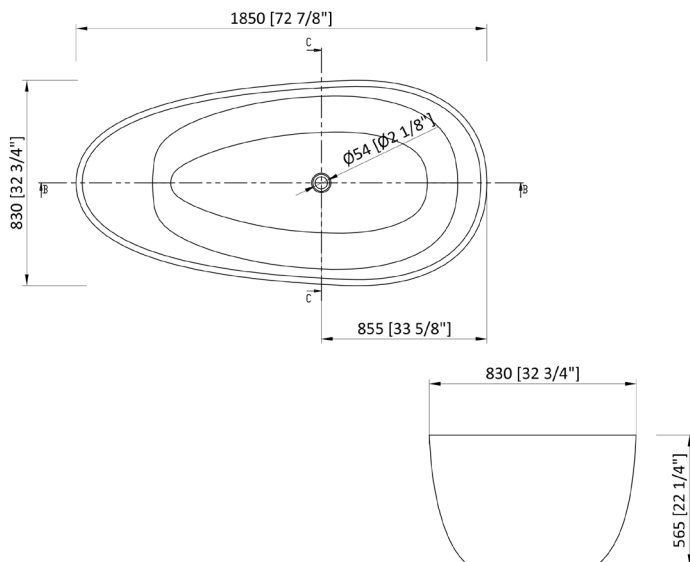

DAY 7

NBTO-60SB

FEATURES

- Solid Surface Soaking bathtub with Overflow
- Free-standing installation

SUPPLIED COMPONENTS

- Freestanding bathtub
- Chrome-plated brass and drain assembly with white solid surface cover